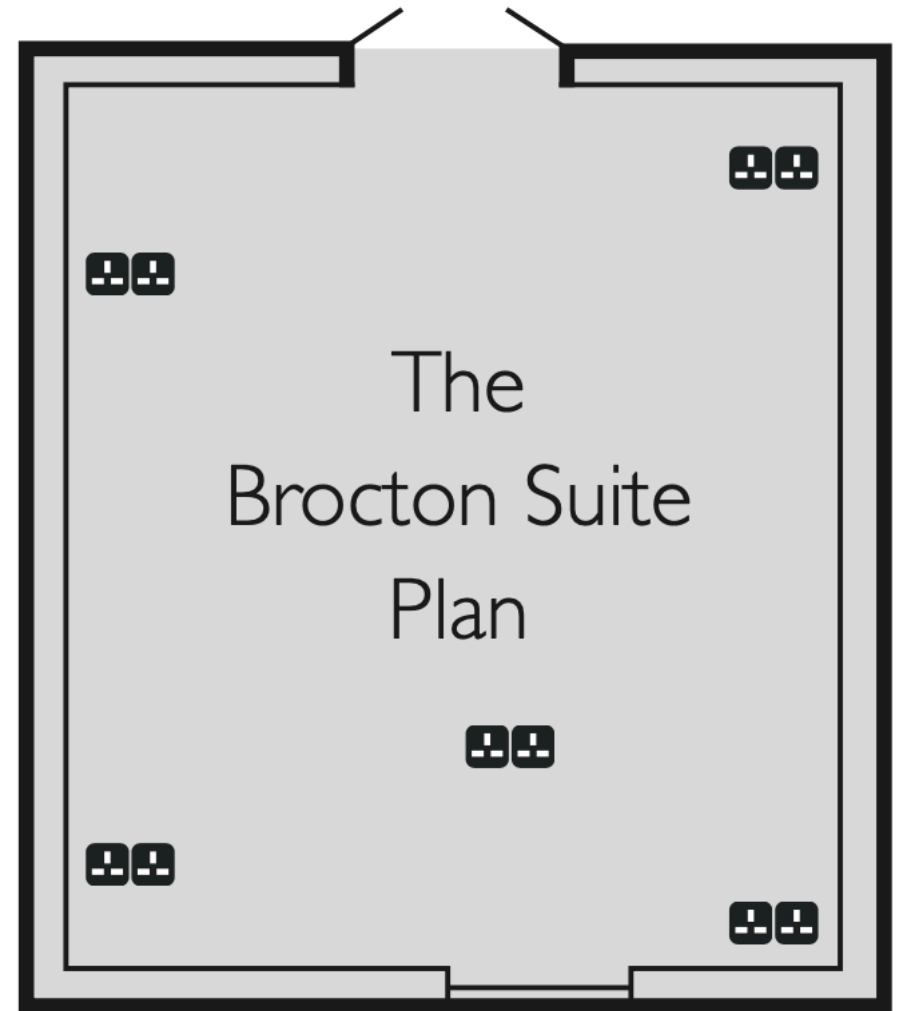

# The Brocton Suite

A small to medium-sized meeting room with write on / wipe off walls suitable for a smaller meeting or for use as a syndicate or breakout room during a large conference.

Includes white board, LCD screen, blackout facility and air conditioning.